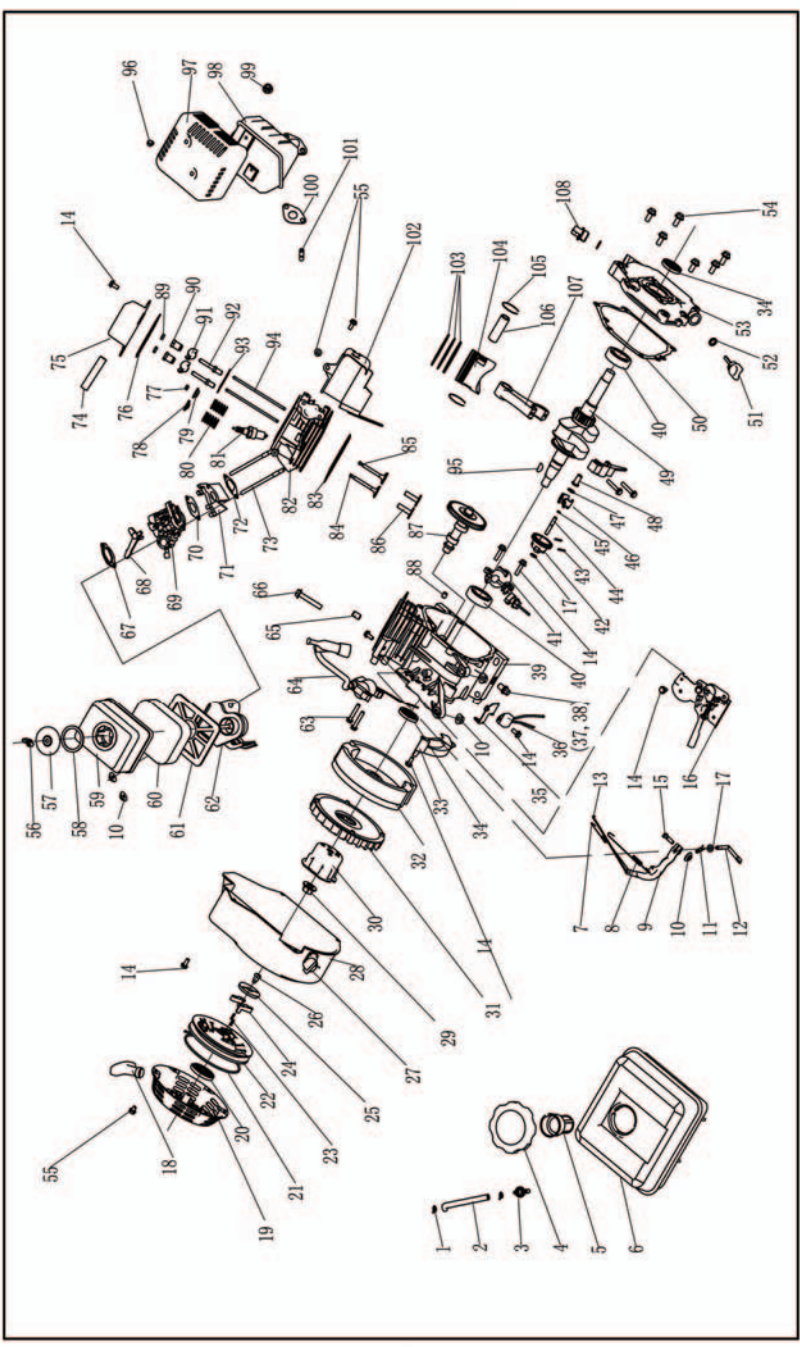

GASOLINE ENGINE EXPLODED VIEW

Model HD3XH-E

PARTS LIST GASOLINE WATER PUMP-1

Model HD3XH